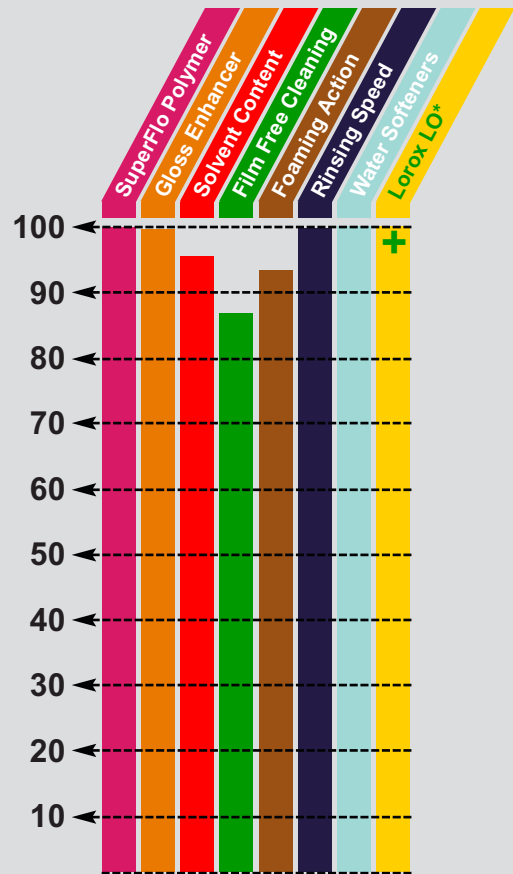

HOUSE WASH

Emulsifier PLUS

**55 GALLONS
SALE \$139.00**

BLEACH FRIENDLY house wash for vinyl, aluminum and wood siding.

One drum pak of EMULSIFIER PLUS makes **55 GALLONS** of a Severe Duty Extract.

Contains a heavy concentration of 'bleach' friendly surfactants and solvents, 'buffered' heavy duty builders, 'quick rinse' agents and silicone based gloss enhancers.

Available Sizes:

- 55 Gallon Drum Pak **#EMUP55** ~~\$152.00~~
- 30 Gallon Drum Pak **#EMUP30** \$ 91.00
- 5 Gallon Drum Pak **#EMUP5** \$ 50.00

SHIPPING INCLUDED

To determine which product is best suited for you visit our website at www.envirospec.com

*Contains Lorox LO surfactant

When you have to penetrate an inch of mildew FIRST the easy answer is Emulsifier Plus!

An important part of our house wash detergent portfolio has focused on a method to combine 'sodium hypochlorite' (chlorine) with a detergent. Our customers need to do this in order to work through a heavy build-up of mold/mildew before they can get at other surface pollutants that bleach will not clean.